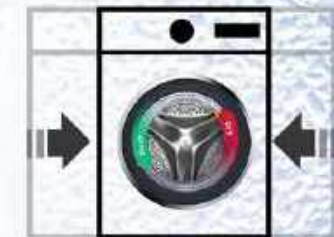

Insta Wash

WOOLMARK

SPIN
1500
r/min (RPM)