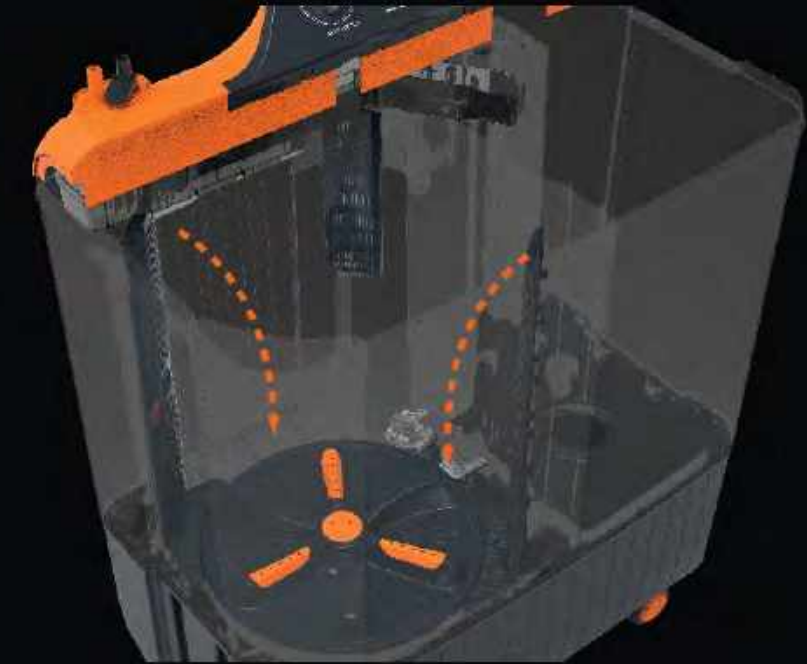

## Dual Waterfall

The Unique two-way waterfall ensures that detergent dissolves better and spreads uniformly over the clothes, thus improving the efficiency of cleaning of rinsing