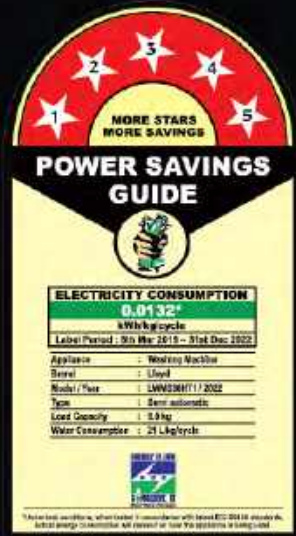

Double Layered Lid

Special Detergent Mix Cycle

Memory Backup

2 Way Magic Filter

Aqua Balancer

Durable Motor

**5 Star Rating**

BEE (Bureau of Energy Efficiency) certified 5 Star model consumes minimum energy and water with best wash performance.