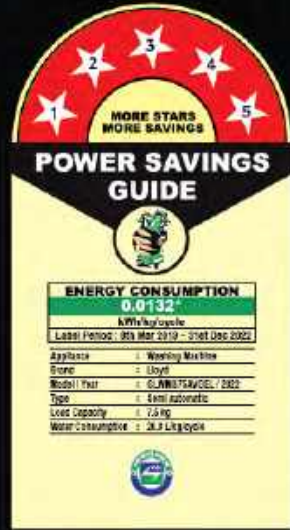

### 5 Star Rating

BEE (Bureau of Energy Efficiency) certified 5 Star model consumes minimum energy and water with best wash performance.