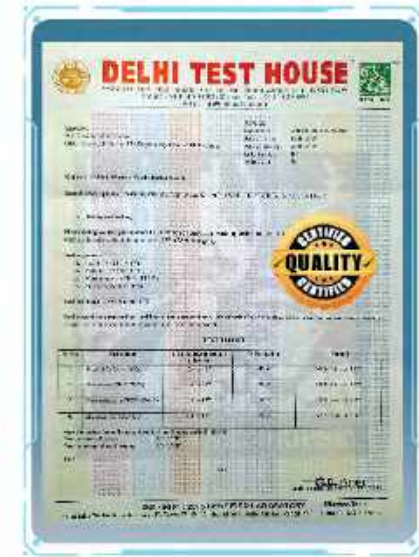

Get Sanitized Clothes And Ensure Hygiene For Your Family

Antibacterial washing with in-built heater. Get rid of harmful Bacteria, Germs, Allergens with Anti Bacteria Wash that washes and sanitizes clothes at a temperature of 60°.