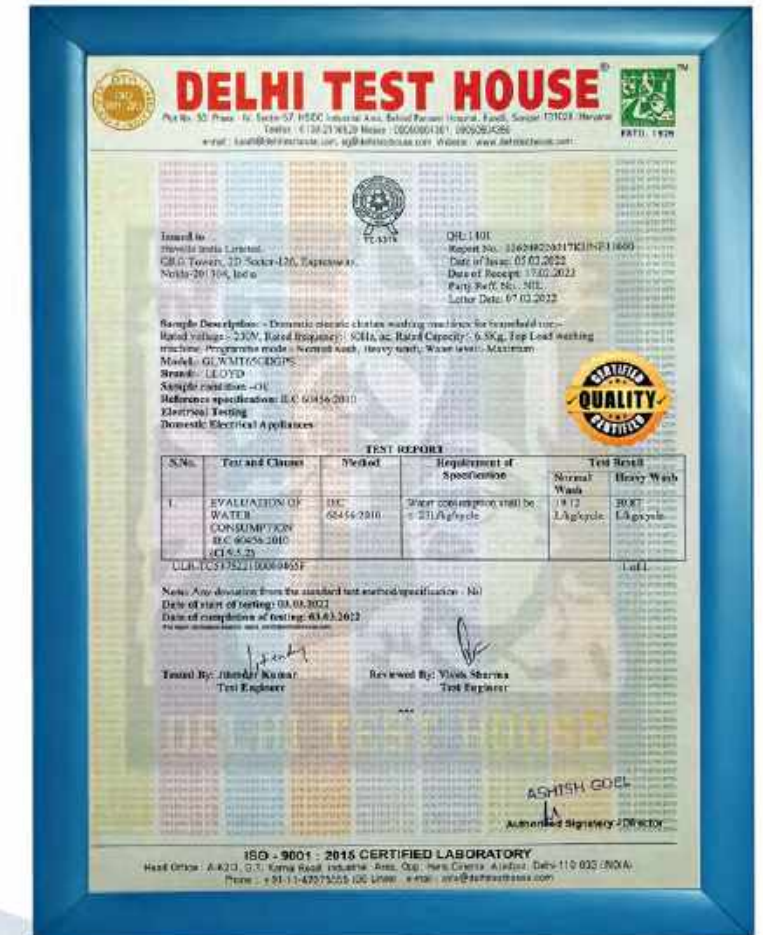

Design Features & USPs

TOUGHENED GLASS LID

Designed for Strength and Durability. Toughened Glass Lids can withstand weight up to 90 kg

METALLIC ARC HANDLE

Stylish & Irresistible. Created for consumer convenience. Easy to pull the top lid while loading laundry in your washing machine.

VENTED DRYING

In-built Vented Drying. Get rid of odour and moisture after spin cycle. Faster drying with air circulation.

Technology & USPs

BUBBLE FOAM WASH

Get better washing performance with Bubble Foam Wash. High density bubbles are formed for deeper and better cleaning.

8i-SENSE TECHNOLOGY

Lloyd Jazz Series has In-built sensors which are activated ensuring best washing performance, safety and durability.

AQUA SAVE WASH

With Aqua Save technology, consumers can save 50 litres of water equivalent to 2 buckets of water.