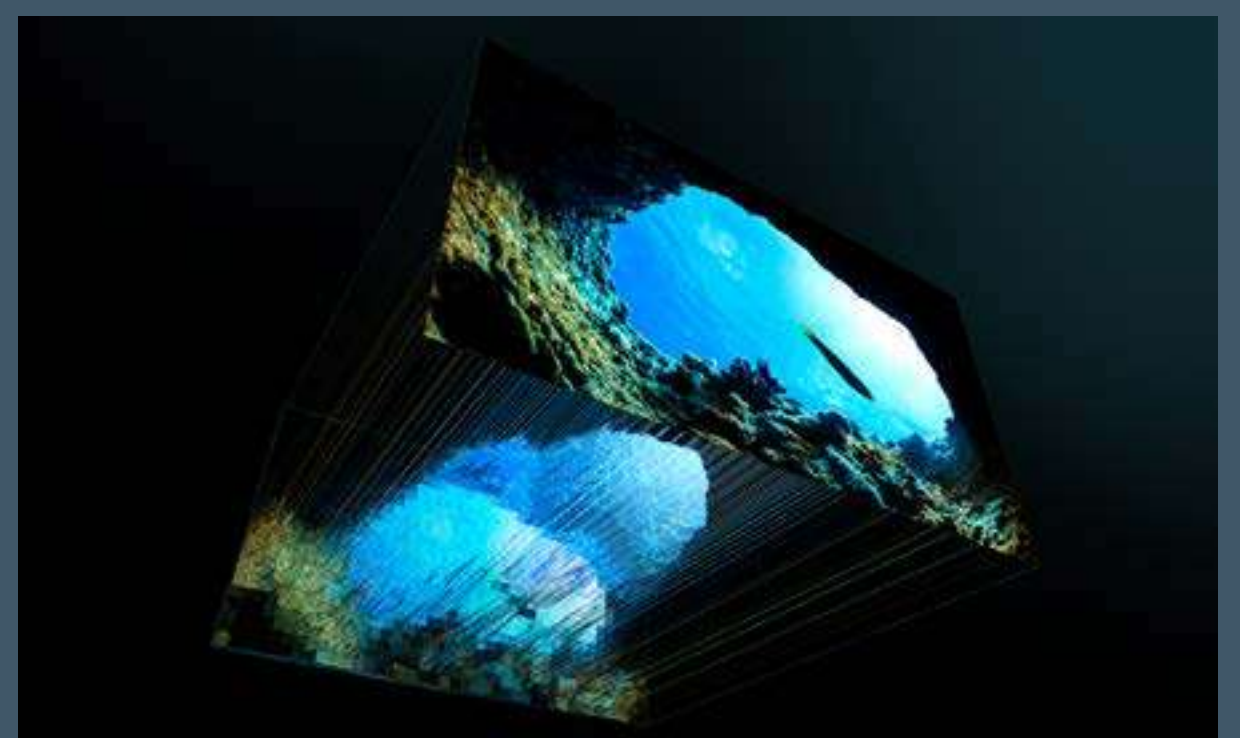

Scenes full of contrast and brightness, precisely controlled

Powered by Cognitive Processor XR™, the unique XR Backlight Master Drive precisely controls our latest-generation Mini LED backlight in this X95K 4K BRAVIA XR TV for brightness you can feel. You'll enjoy an unprecedented dynamic range with incredibly dazzling lights and deep blacks, as well as beautifully natural mid tones, with almost no flare or halos around highlights.