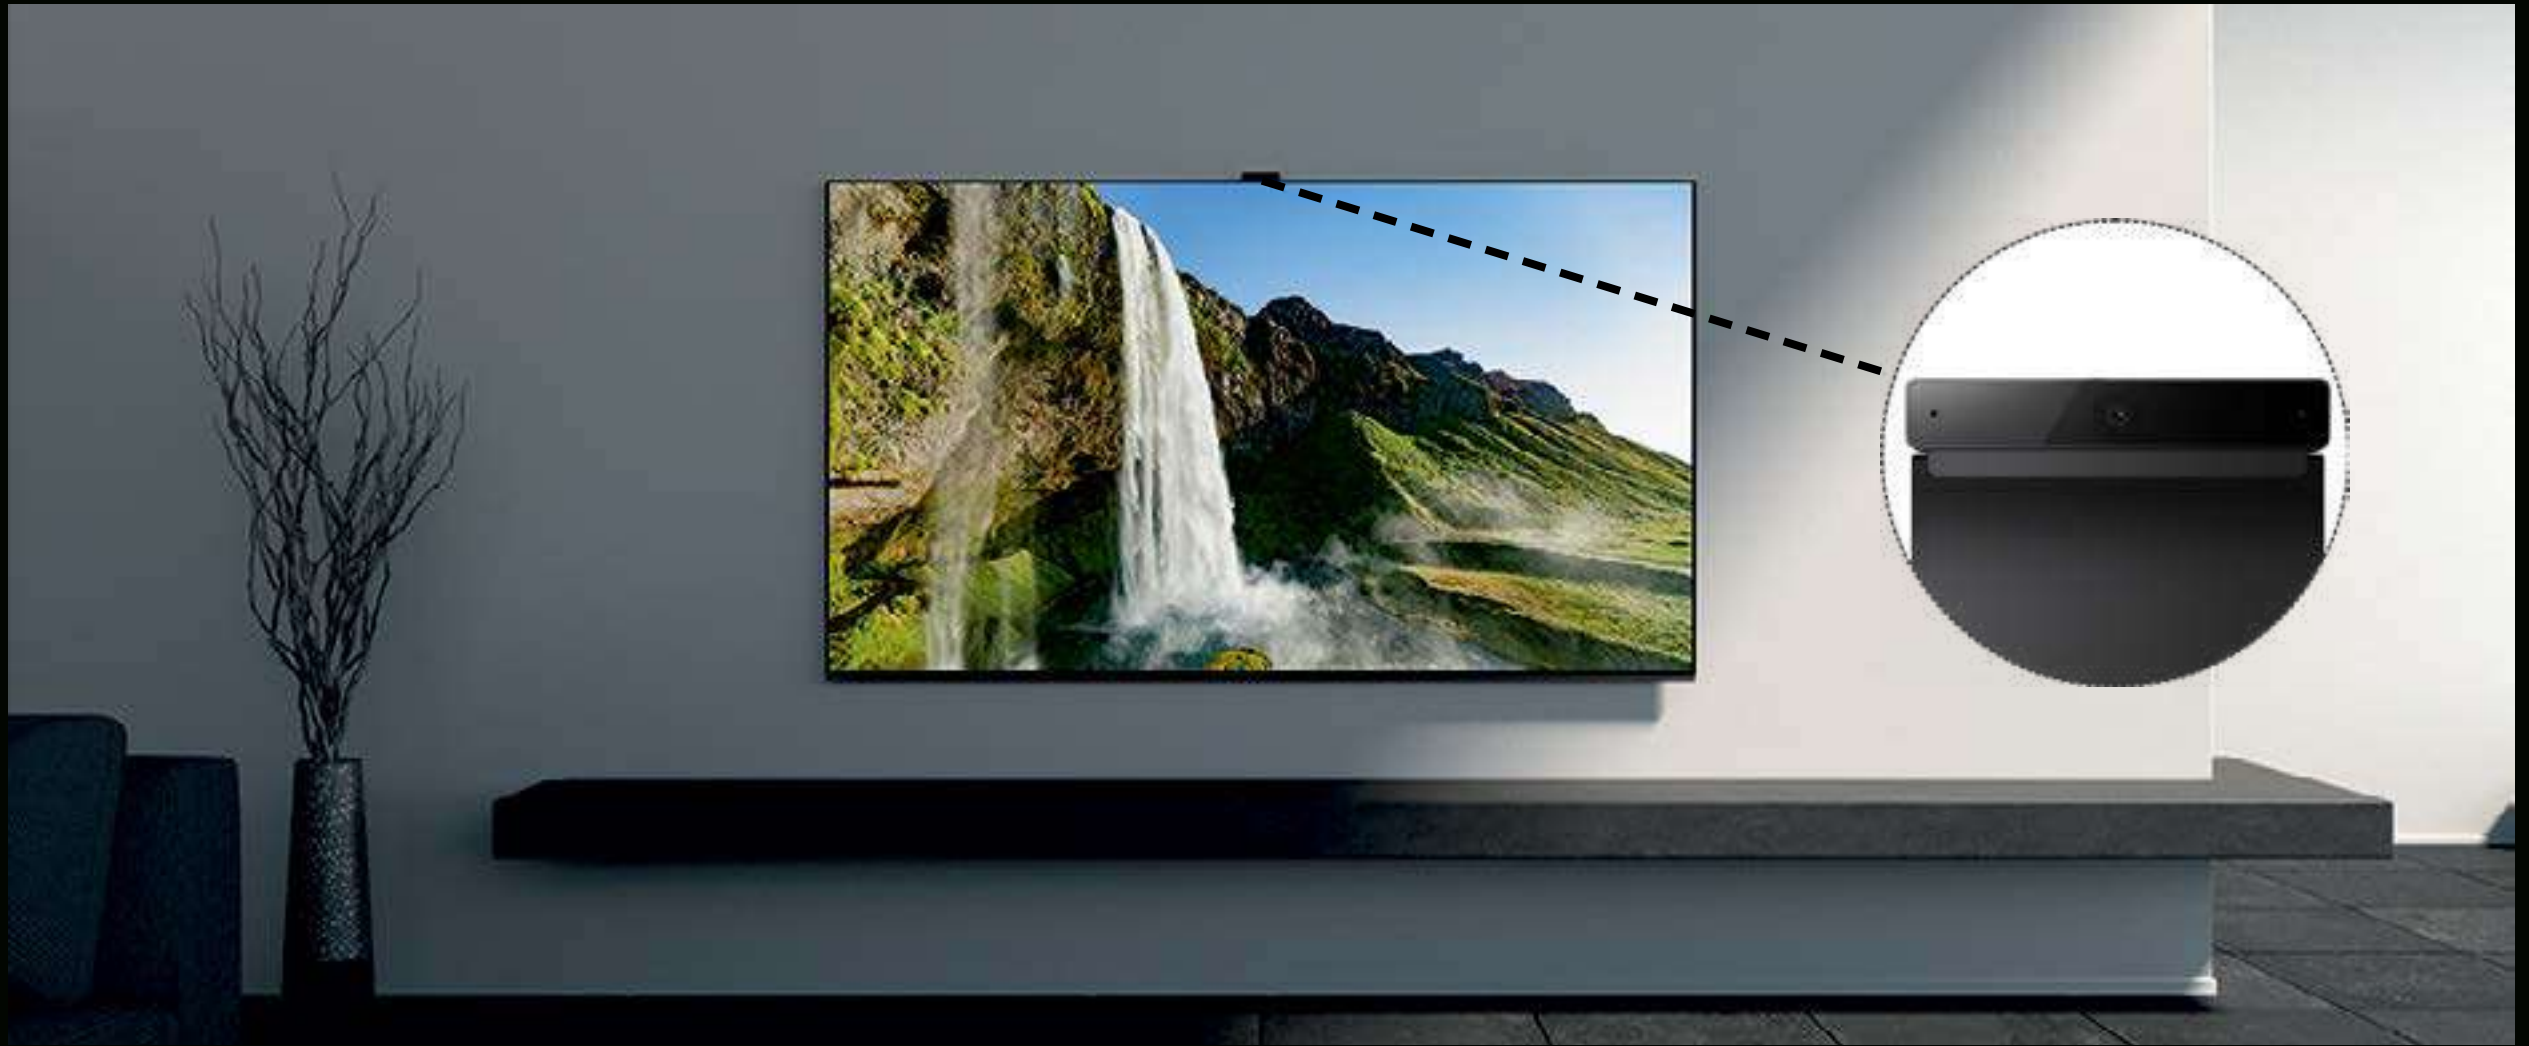

Tape to
Navigate

BRAVIA XR

Picture

Sound

Gaming/UX

Line-Up

Specifications

BRAVIA* CAM

CES® 2022 Best of Innovation Awards
Honoree, award to BRAVIA CAM