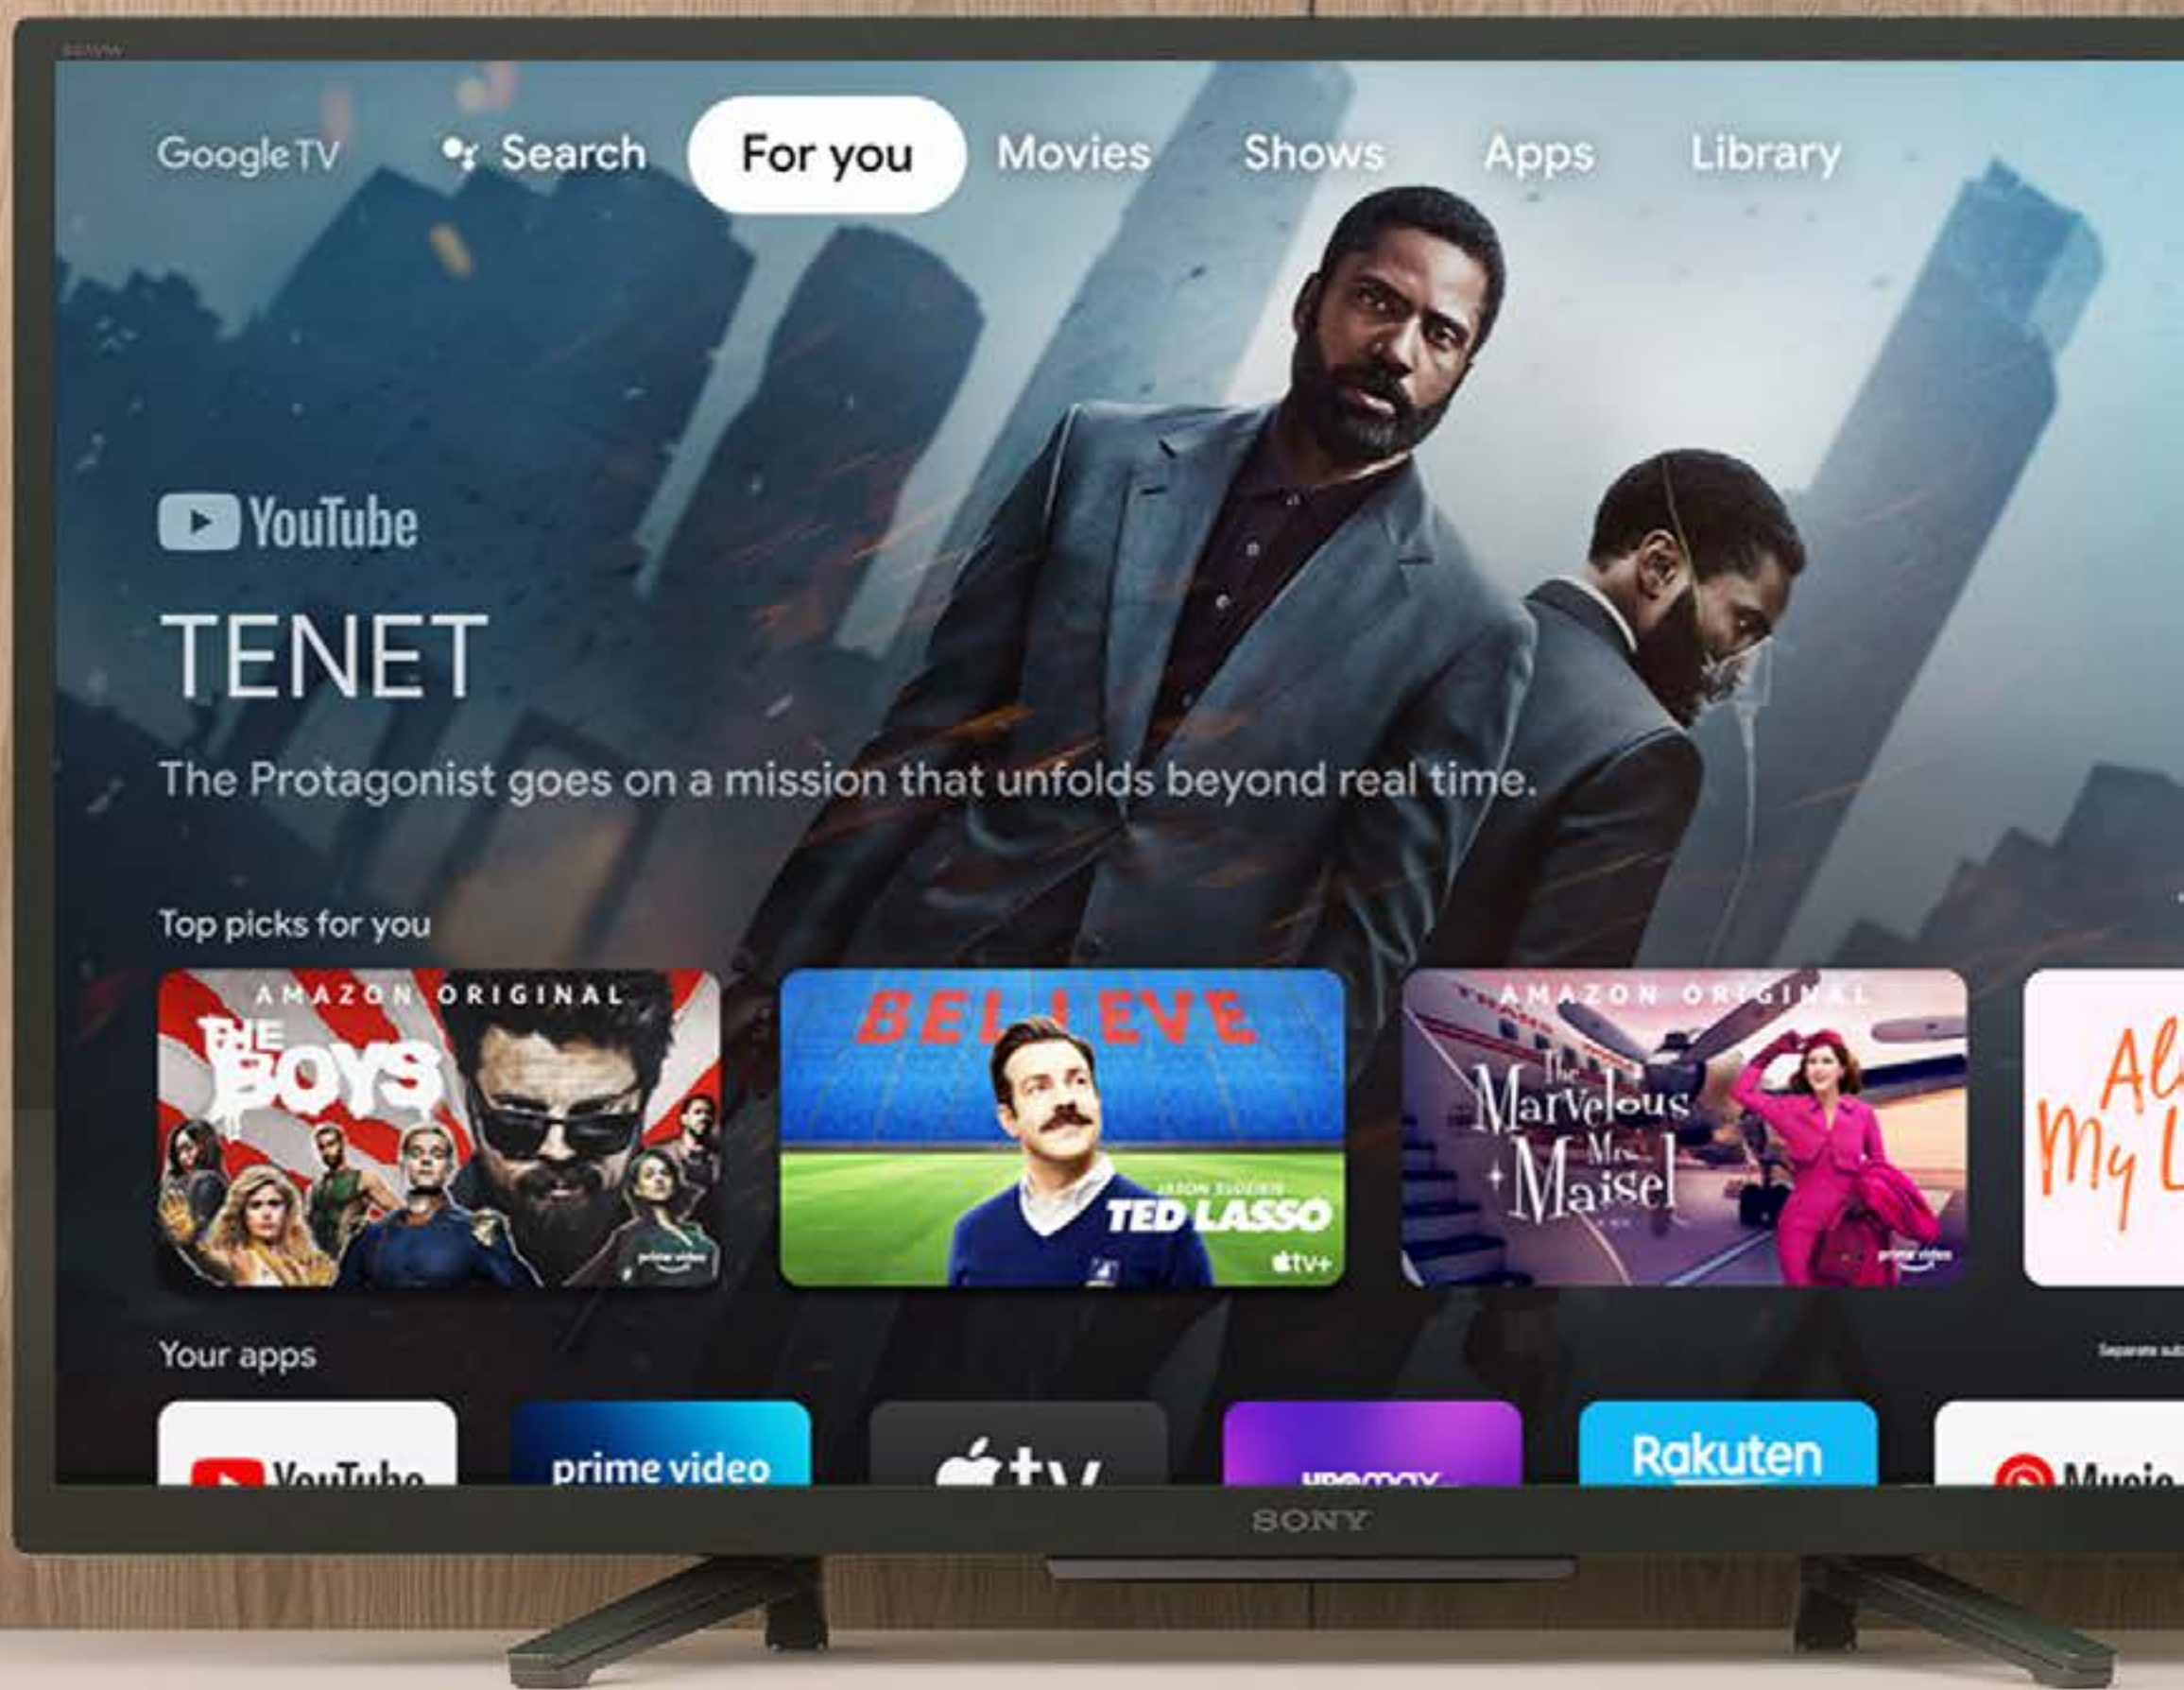

Tape to
Navigate

BRAVIA XR

Picture

Sound

Gaming/UX

Line-Up

Specifications

NEW

W8

HDR

The Next-Gen Smart is Here!

BRAVIA LED

Google TV

X-Reality PRO

Dolby AUDIO

Explore the Features

W880K:

108cm (43) | MRP Rs. 64,900/-

W830K:

81cm (32) | MRP Rs. 34,900/-

BRAVIA
W830K