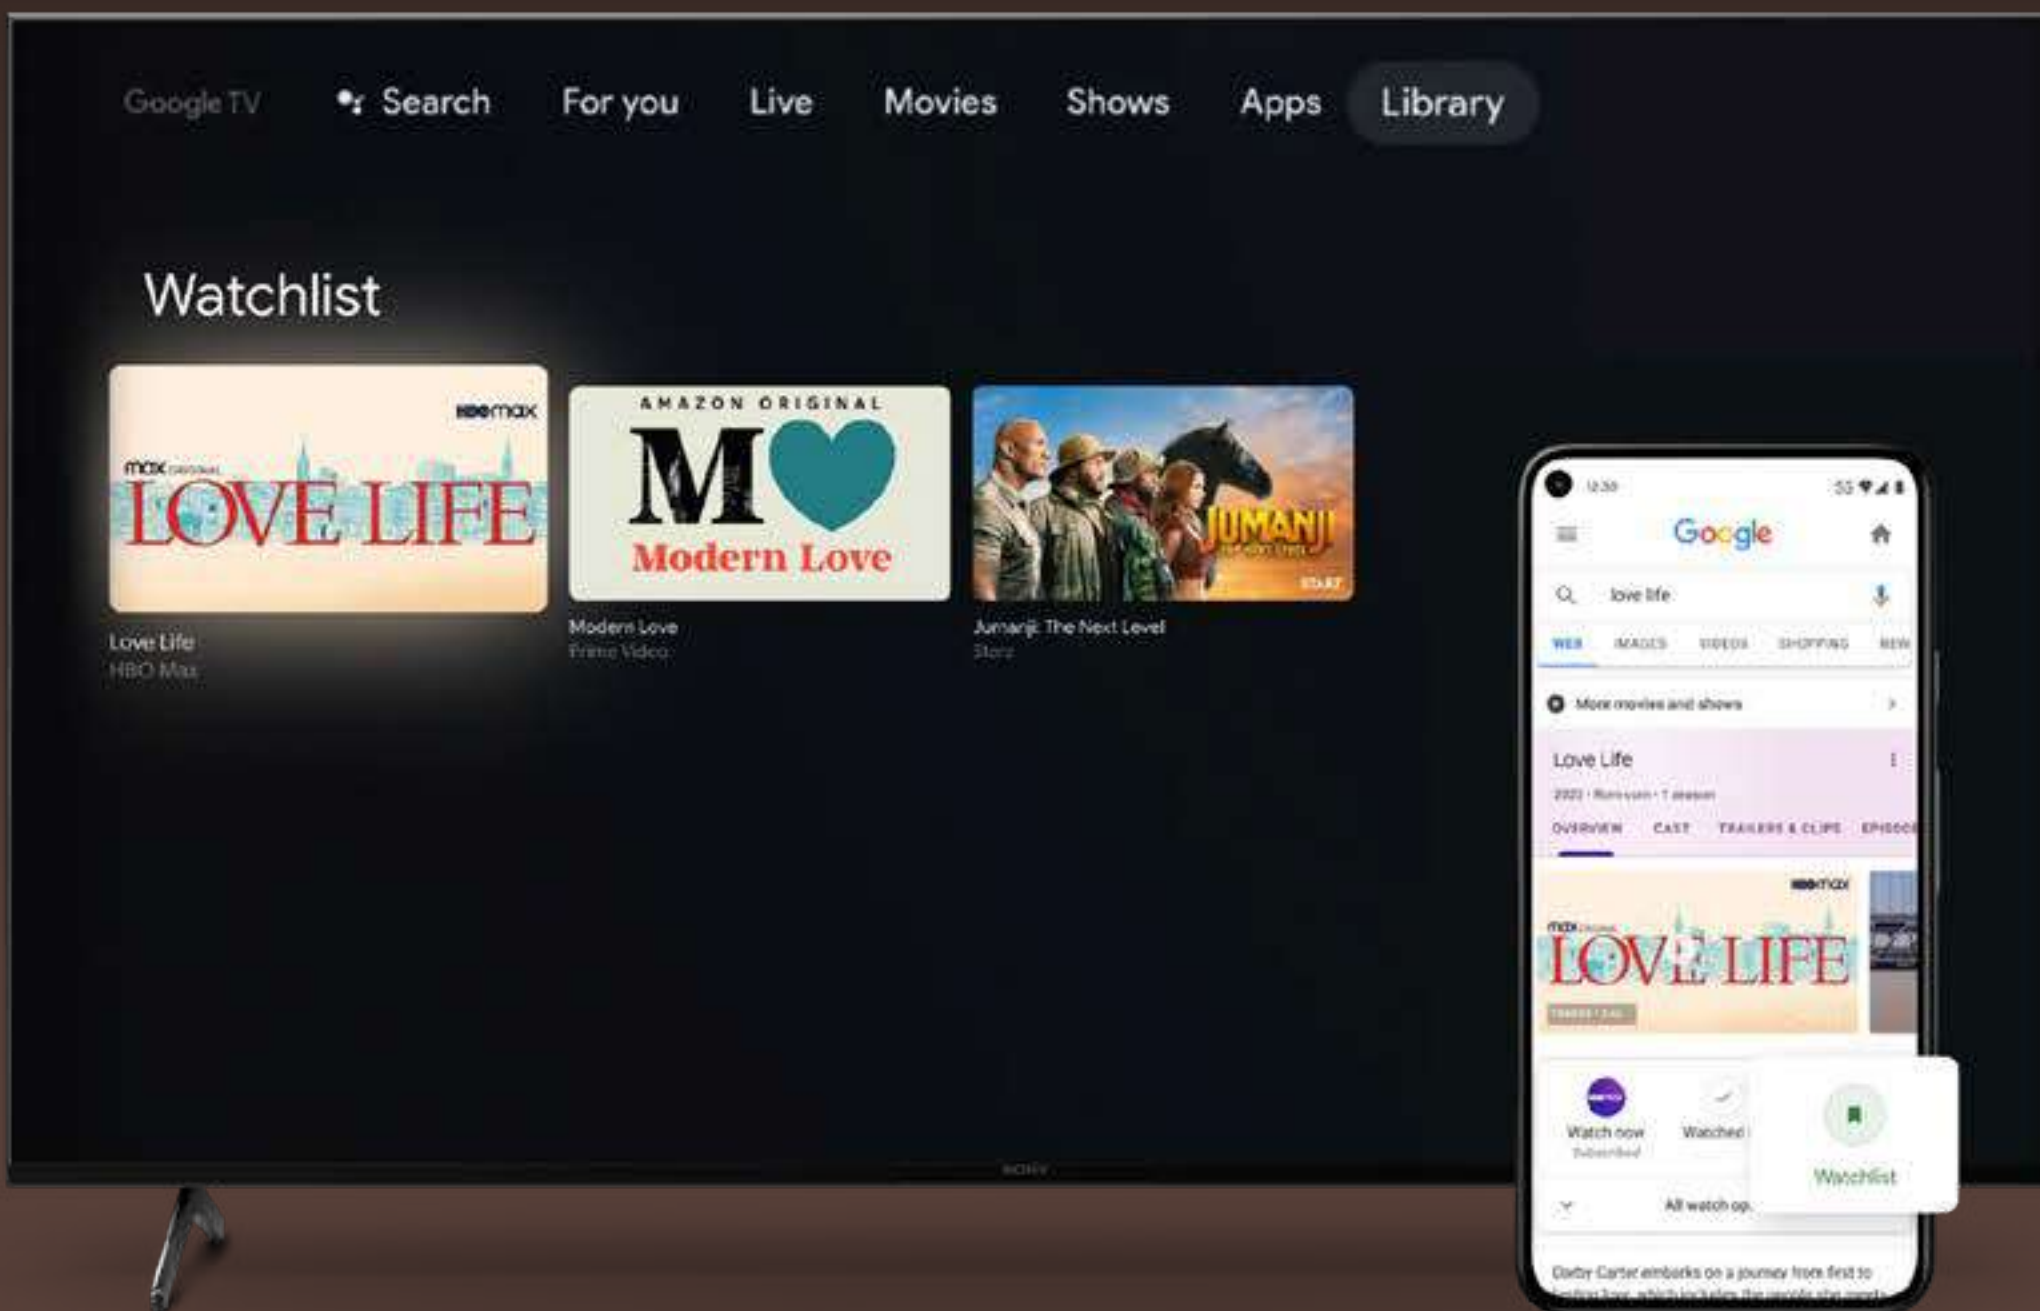

BRAVIA XR

Picture

Sound

Gaming/UX

Line-Up

Specifications

Google TV

Watchlist – create on phone, watch it on TV

Content from all at one place

Because you liked "Westworld"

The Mandalorian
Disney+

HBO Max

Amazon Prime Video

Amazon Prime Video

YouTube

Hands-free Voice Search