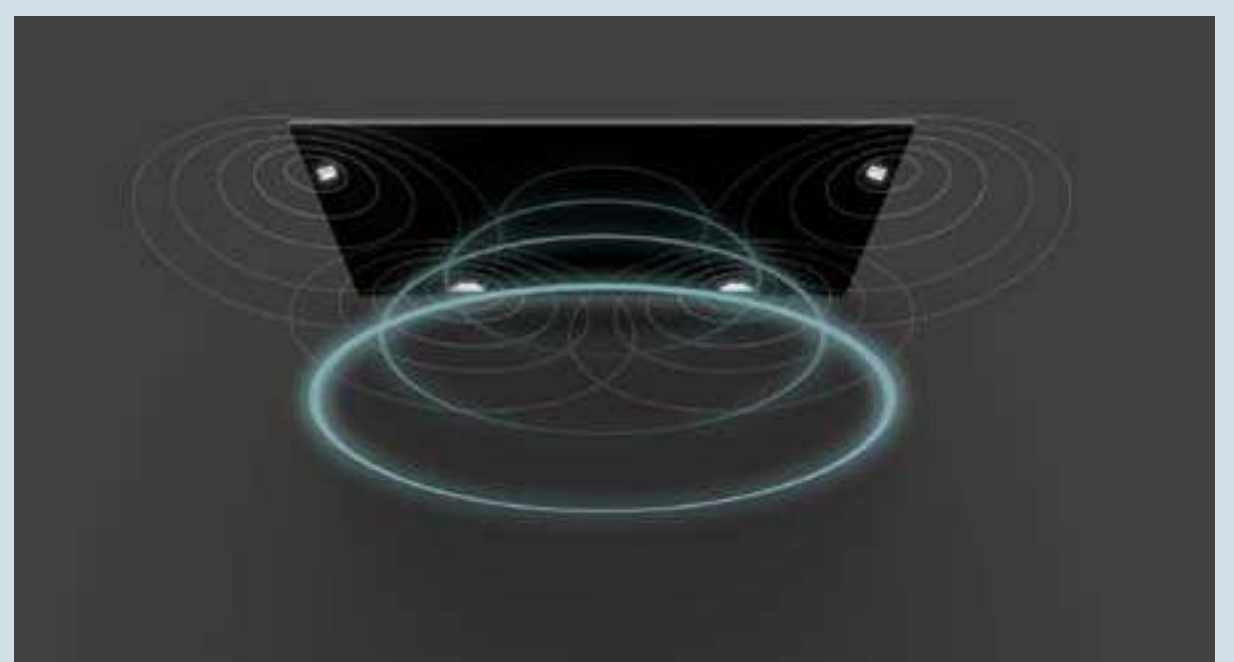

Acoustic Surface Audio+

Screen is the speaker, pictures and sound in harmony

Acoustic Surface Audio+™ uses special actuators to turn the screen into a multi-channel speaker. You'll hear sound that precisely matches what's on screen with pictures and sound in total harmony for a truly immersive experience.

Acoustic Multi-Audio

Sound from the screen, perfectly matching action

For an audio experience that matches how we sense the world, XR Sound Position brings you the reality of sound behind the picture. With sound-positioning tweeters on this BRAVIA XR Full Array LED TV, sound matches precisely with what's on the screen for a truly immersive experience.