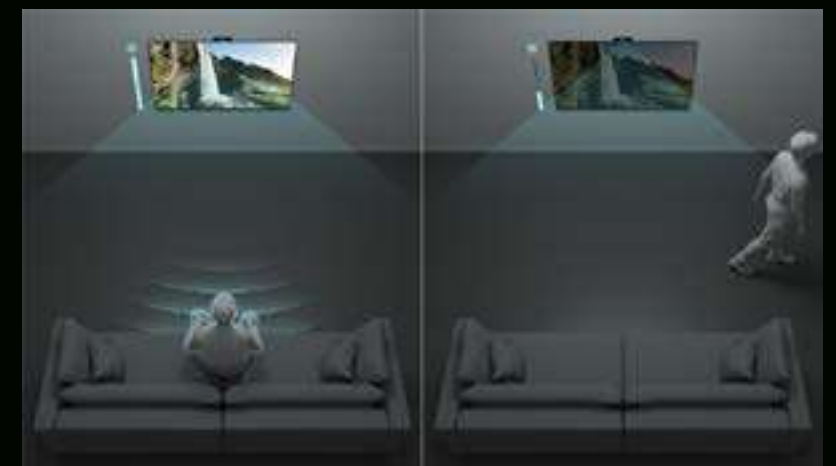

New ways to enjoy BRAVIA CAM

Proximity Alert

Set safe distance for Kids

Gesture Control

Control TV using simple
gestures

Auto Power Saving Mode

Manage brightness by detecting
if watching or not

Video Call by BRAVIA CAM