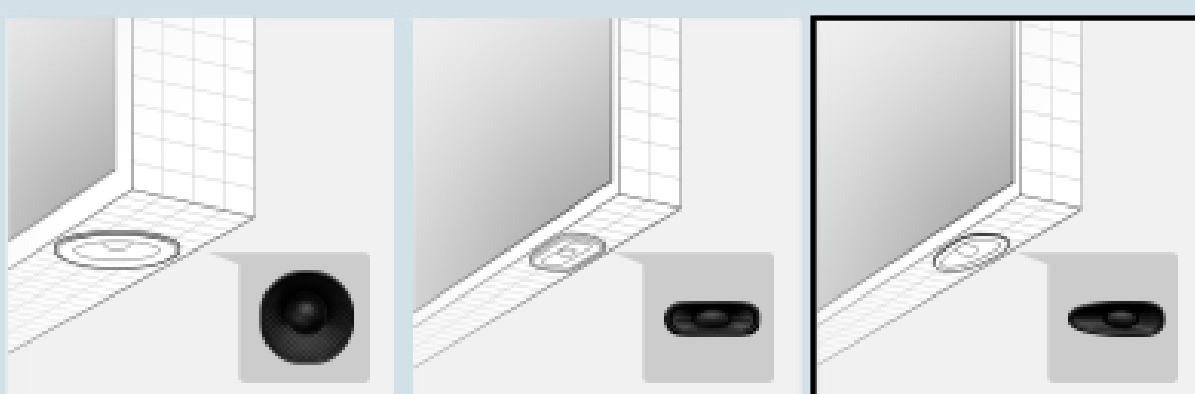

X-Balanced Speaker

Conventional round speaker Sound quality is good but TV design is not slim

Thin oval speaker Sound quality has been compromised to make the TV slim

X-Balanced Speaker High quality sound in an ultra thin TV design

Hear high quality sound

Designed to complement the sound quality and slimness of the TV with its unique new shape, our X-balanced speaker drives movies and music with clear sound.