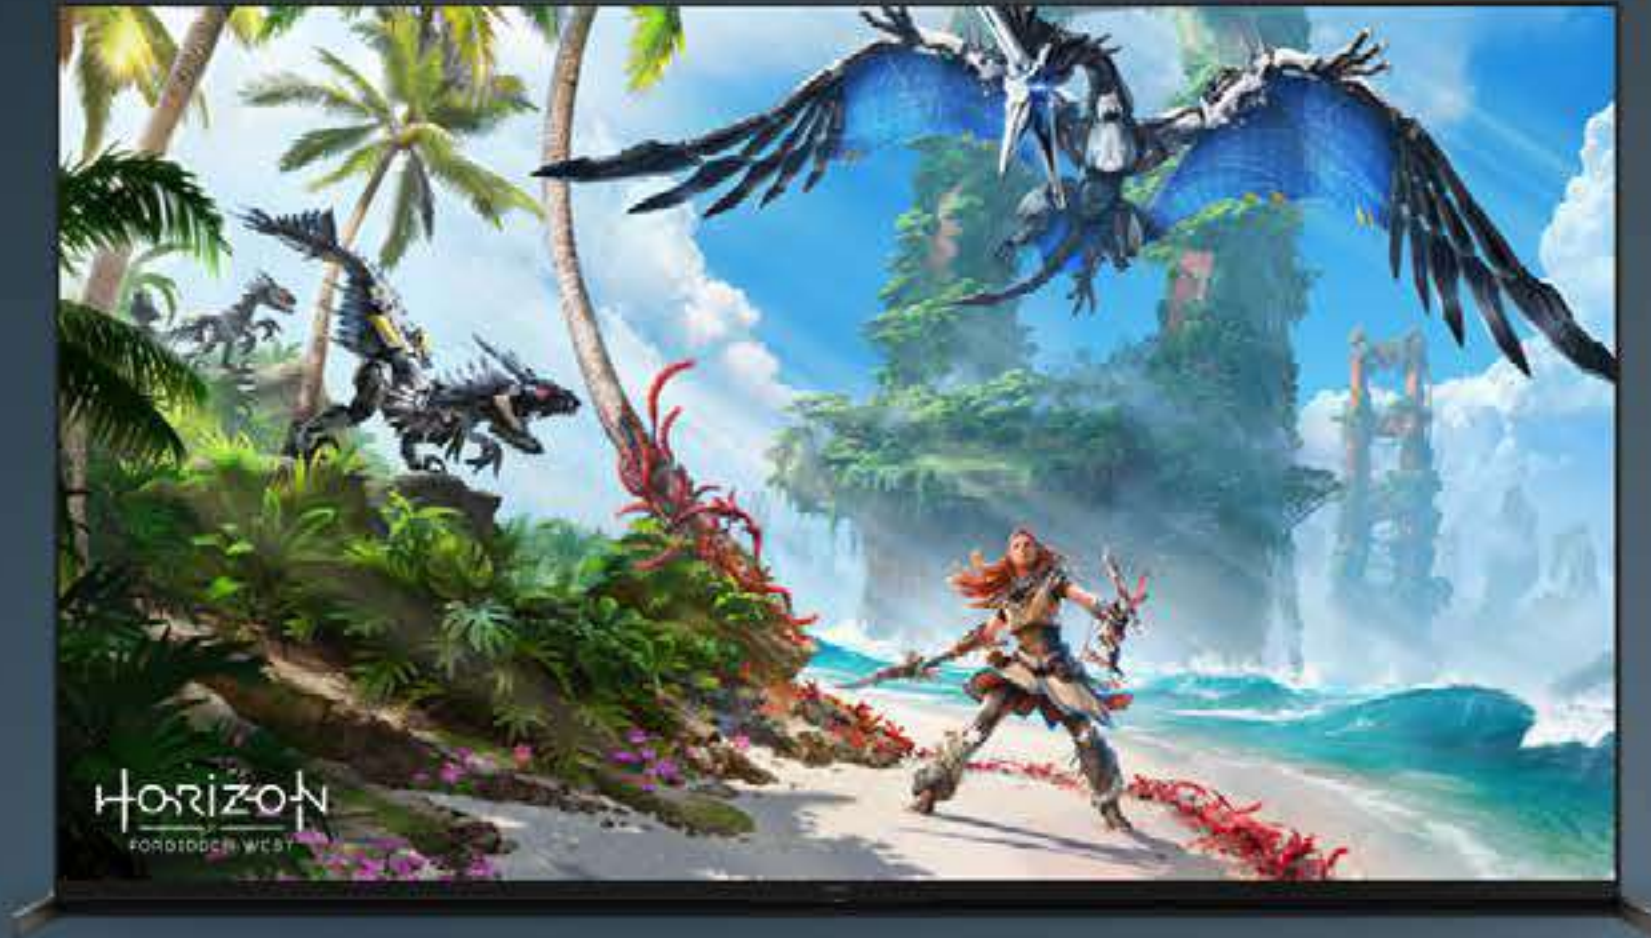

Tape to
Navigate

BRAVIA XR

Picture

Sound

Gaming/UX

Line-Up

Specifications

The next-gen TV for gaming.
Breathtaking picture, fast response time.