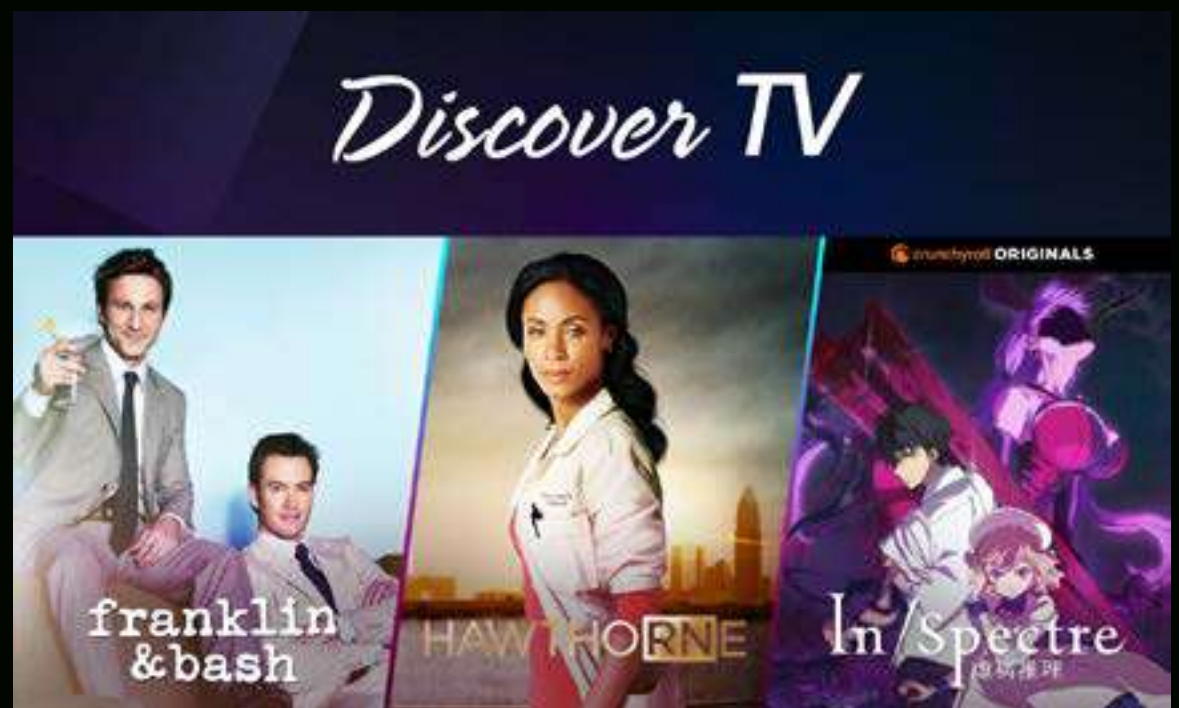

Picture

Sound

Gaming/UX

Line-Up

Specifications

Watch in Pure Stream™, the highest in streaming picture quality up to 80Mbps.

Enjoy up to two years of unlimited movie streaming.

Enjoy the largest available collection of IMAX Enhanced Movies.