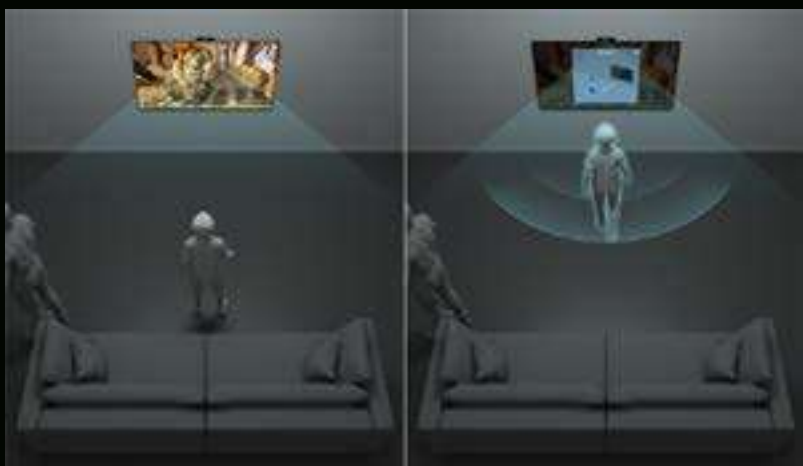

New ways to enjoy BRAVIA CAM

Proximity Alert

Set safe distance for Kids